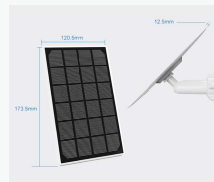

Waterproof IP67

360° Rotation

ETFE Protective Coating

23.4% efficient conversion rate

6W Power

Mount Bracket and Cable Included

The 6W solar panel is the perfect solution to keep your outdoor devices that recharge via a USB-C . Charging Efficiency up to 23%.The solar panel can obtain uninterrupted and stable power. Only a few hours of direct sunlight every day would keep your security camera, flood light, smart doorbell or 5W core devices charged around the clock.

With 360 degrees rotation you can setup and angle the 6W mini-Solar Panel in any location guaranteeing to capture them peak sunlight hours.

Our portable solar panels are built to handle any range and all surroundings, wet, dry, dusty, or humid. IP67 waterproof rating and a protective ETFE film, our solar cells charge even during rainy downpours. Working conditions -20°C to - 48°C The Solar panel is great for outdoor use.

#### PRODUCT SPECIFICATION:

Model	PNS6W
Rated Power	6W
Power Voltage (@STC)	4.5V
Working Current (@STC)	1.11A
Operating Temp	-20.5° C to 48.5° C (-5° F to 120° F)
Cell Type	Mono Solar Cell
Cell Efficiency	23%
Dimensions	199 x 173 x 12.5mm
Weight	0.29kg
Connector Type	USB-C
Cable Length	3M
Waterproof	IP67